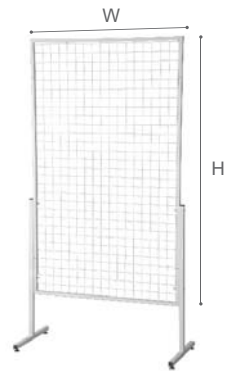

Chrome Netting Hook

CHNH 4 / 6 / 8 / 10 / 12
Length: 4", 6", 8", 10", 12"

Chrome Netting Double Hook

CHNDH • Length (in) 4, 6, 8, 10, 12

Stackable Basket

SB2 • 350H x 450D x 610L (mm)
SB3 • 350H x 450D x 910L (mm)
SB4 • 350H x 450D x 1220L (mm)
Colour: Black / White

Stackable Basket Tray c/w Wheel

SB2T • 400D x 630L (mm)
SB3T • 400D x 935L (mm)
SB4T • 400D x 1240L (mm)
Colour: Black / White

Candy Basket (foldable)

CBF3 • 370H x 570D x 905L (mm)
CBF4 • 370H x 570D x 1210L (mm)

Candy Basket Divider

CBD • 360H x 550L (mm)

Stackable Basket Divider

SBD • 340H x 420L (mm)

Wire Mesh with Stand

WMS 1.5 x 6B • 1.5' x 6' (ft)	WMS 3 x 6B • 3' x 6'
WMS 2 x 4B • 2' x 4'	WMS 3 x 7B • 3' x 7'
WMS 2 x 5B • 2' x 5'	WMS 4 x 4B • 4' x 4'
WMS 2 x 6B • 2' x 6'	WMS 4 x 5B • 4' x 5'
WMS 3 x 4B • 3' x 4'	WMS 4 x 6B • 4' x 6'
WMS 3 x 5B • 3' x 5'	WMS 4 x 7B • 4' x 7'

Colour: Black / White

Broom Rack

BMR • 1330H x 510D x 1000L (mm)
Colour: Black

4 Way Stand

4WS • 1580H x 305D x 305L (mm)
Colour: Black

X Stand

XS • 1570H x 300D x 300L (mm)
Colour: Black

Book Stand Square