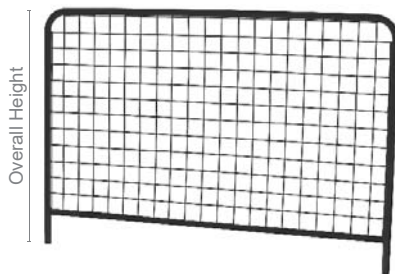

RETAIL DISPLAY & EQUIPMENTS

pg. 99 - pg. 124

ideal for space

Offer Bin 1 Layer

OB1L • 815H x 590D x 1220L (mm)
Colour: Black / White

Offer Bin 2 Layer

OB2L • 815H x 590D x 1220L (mm)
Colour: Black / White

Offer Bin 3 Layer

OB3L • 1310H x 590D x 1220L (mm)
Colour: Black / White

Offer Bin Netting

OBN • 750H x 1165L (mm)
Overall Height 840 (mm)
Colour: Black / White

Adjustable Offer Bin 3

AOB3 • 800H x 610D x 1215L (mm)
Colour: Black / White

Colour:

Zip Canvas

ZC • 813H x 610D x 1219L (mm)
Colour: Red / Dark Blue / Orange

A Wrapping Paper Stand

AWPS-BK • 1250H x 380D x 600L (mm)
Colour: Black

E Wrapping Paper Stand

EWPS-BK • 1240H x 450D x 715L (mm)
Colour: Black

Mini Promo Bin

MPB • 800H x 300D x 300L (mm)
Colour: Black

Wire Display System

Retail Display & Equipment

Full Netting Bin

FNB • 800H x 610D x 610L (mm)
Colour: Black

Umbrella Stand

US-BK • 730H x 300D x 335L (mm)
Colour: Black