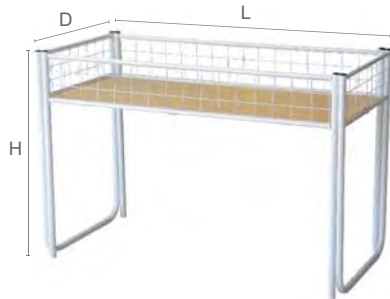

RETAIL DISPLAY & EQUIPMENTS

pg. 99 - pg. 124

ideal for space

Offer Bin 1 Layer

OB1L • 815H x 590D x 1220L (mm)
Colour: Black / White

Offer Bin 2 Layer

OB2L • 815H x 590D x 1220L (mm)
Colour: Black / White

Offer Bin 3 Layer

OB3L • 1310H x 590D x 1220L (mm)
Colour: Black / White

Offer Bin Netting

OBN • 750H x 1165L (mm)
Overall Height 840 (mm)
Colour: Black / White

Adjustable Offer Bin 3

AOB3 • 800H x 610D x 1215L (mm)
Colour: Black / White

Colour:

Zip Canvas

ZC • 813H x 610D x 1219L (mm)
Colour: Red / Dark Blue / Orange

A Wrapping Paper Stand

AWPS-BK • 1250H x 380D x 600L (mm)
Colour: Black

E Wrapping Paper Stand

EWPS-BK • 1240H x 450D x 715L (mm)
Colour: Black

Mini Promo Bin

MPB • 800H x 300D x 300L (mm)
Colour: Black

Wire Display System

Retail Display & Equipment

Full Netting Bin

FNB • 800H x 610D x 610L (mm)
Colour: Black

Umbrella Stand

US-BK • 730H x 300D x 335L (mm)
Colour: Black