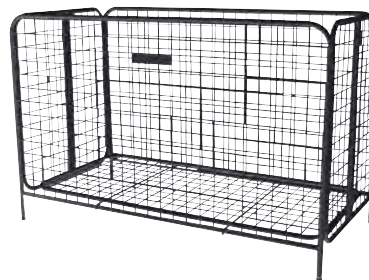

RETAIL DISPLAY & EQUIPMENTS

pg. 99 - pg. 124

ideal for space

Offer Bin 1 Layer

OB1L • 815H x 590D x 1220L (mm)
Colour: Black / White

Offer Bin 2 Layer

OB2L • 815H x 590D x 1220L (mm)
Colour: Black / White

Offer Bin 3 Layer

OB3L • 1310H x 590D x 1220L (mm)
Colour: Black / White

Offer Bin Netting

OBN • 750H x 1165L (mm)
Overall Height 840 (mm)
Colour: Black / White

Adjustable Offer Bin 3

AOB3 • 800H x 610D x 1215L (mm)
Colour: Black / White

Colour:

Zip Canvas

ZC • 813H x 610D x 1219L (mm)
Colour: Red / Dark Blue / Orange

A Wrapping Paper Stand

AWPS-BK • 1250H x 380D x 600L (mm)
Colour: Black

E Wrapping Paper Stand

EWPS-BK • 1240H x 450D x 715L (mm)
Colour: Black

Mini Promo Bin

MPB • 800H x 300D x 300L (mm)
Colour: Black

Wire Display System

Retail Display & Equipment

Full Netting Bin

FNB • 800H x 610D x 610L (mm)
Colour: Black

Umbrella Stand

US-BK • 730H x 300D x 335L (mm)
Colour: Black