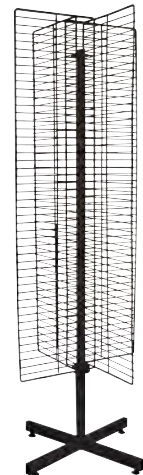

Stackable Basket Tray c/w Wheel

SB2T • 400D x 630L (mm)
SB3T • 400D x 935L (mm)
SB4T • 400D x 1240L (mm)
Colour: Black / White

Candy Basket (foldable)

CBF3 • 370H x 570D x 905L (mm)
CBF4 • 370H x 570D x 1210L (mm)

Candy Basket Divider

CBD • 360H x 550L (mm)

Stackable Basket Divider

SBD • 340H x 420L (mm)

Wire Mesh with Stand

WMS 1.5 x 6B • 1.5' x 6' (ft)	WMS 3 x 6B • 3' x 6'
WMS 2 x 4B • 2' x 4'	WMS 3 x 7B • 3' x 7'
WMS 2 x 5B • 2' x 5'	WMS 4 x 4B • 4' x 4'
WMS 2 x 6B • 2' x 6'	WMS 4 x 5B • 4' x 5'
WMS 3 x 4B • 3' x 4'	WMS 4 x 6B • 4' x 6'
WMS 3 x 5B • 3' x 5'	WMS 4 x 7B • 4' x 7'

Colour: Black / White

Broom Rack

BMR • 1330H x 510D x 1000L (mm)
Colour: Black

4 Way Stand

4WS • 1580H x 305D x 305L (mm)
Colour: Black

X Stand

XS • 1570H x 300D x 300L (mm)
Colour: Black

Book Stand Square

BKS-BK • 1600H x 610D x 610L (mm)
Colour: Black

Brochure Stand

BCS-BK • 1600H x 230D x 230L (mm)
Colour: Black

7-tier Hook Stand

7HS • 1620H (mm)
Colour: Black / White