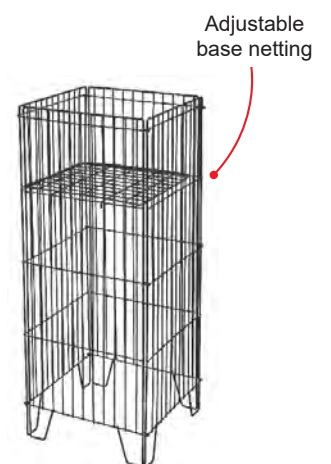

RETAIL DISPLAY & EQUIPMENTS

pg. 99 - pg. 124

ideal for space

Offer Bin 1 Layer

OB1L • 815H x 590D x 1220L (mm)
Colour: Black / White

Offer Bin 2 Layer

OB2L • 815H x 590D x 1220L (mm)
Colour: Black / White

Offer Bin 3 Layer

OB3L • 1310H x 590D x 1220L (mm)
Colour: Black / White

Offer Bin Netting

OBN • 750H x 1165L (mm)
Overall Height 840 (mm)
Colour: Black / White

Adjustable Offer Bin 3

AOB3 • 800H x 610D x 1215L (mm)
Colour: Black / White

Colour:

Zip Canvas

ZC • 813H x 610D x 1219L (mm)
Colour: Red / Dark Blue / Orange

A Wrapping Paper Stand

AWPS-BK • 1250H x 380D x 600L (mm)
Colour: Black

E Wrapping Paper Stand

EWPS-BK • 1240H x 450D x 715L (mm)
Colour: Black

Mini Promo Bin

MPB • 800H x 300D x 300L (mm)
Colour: Black

Wire Display System

Retail Display & Equipment

Full Netting Bin

FNB • 800H x 610D x 610L (mm)
Colour: Black

Umbrella Stand

US-BK • 730H x 300D x 335L (mm)
Colour: Black