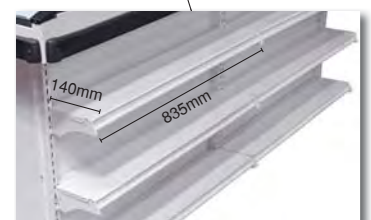

(Back)

(Front)

(Back)

(Front)

Product Code	CT90180W6S-WH	CT90180W6S-BK	CT9055-WH	CT9055-BK
Description	Cashier Counter 900H x 1800L C/W 6 Shelf		Side Table 900H x 550L	
Height (mm)	900		900	
Depth (mm)	550		500	
Length (mm)	1800		550	
Colour	□ White	■ Black	□ White	■ Black
Remarks	Come with 6 shelf		Side Table without door	

Shelf size: 140D x 835L (mm)

Cashier Counter

Retail Display & Equipment

CT1160B-WH

CT1800B-WH

CT560B-WH

Description	Cashier Counter		Side Table
Product Code	CT1800B-WH	CT1160B-WH	CT560B-WH
Height (mm)	770	770	770
Depth (mm)	550	550	450
Length (mm)	1780	1160	550
Colour	<input type="checkbox"/> White		