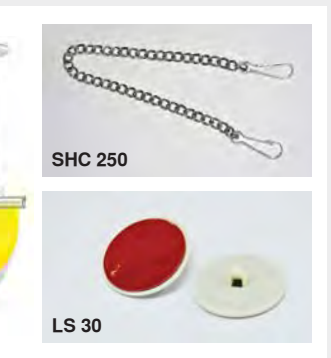

Steel Hanging Chain 250mm
SHC 250
• Length 250 (mm)
Lift Stick 30mm
LS 30
• Diameter Ø30 (mm)