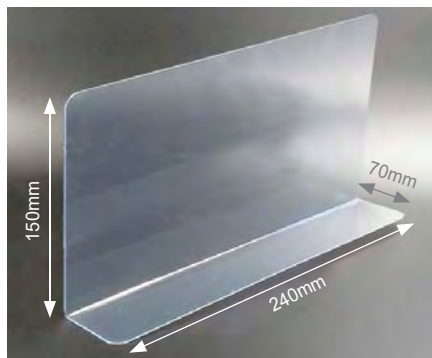

PD150 • 150H x 70W x 240L (mm)