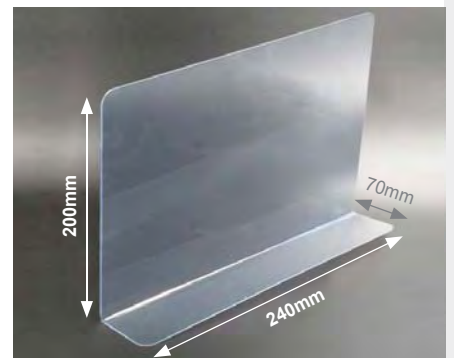

PD200 • 200H x 70W x 240L (mm)