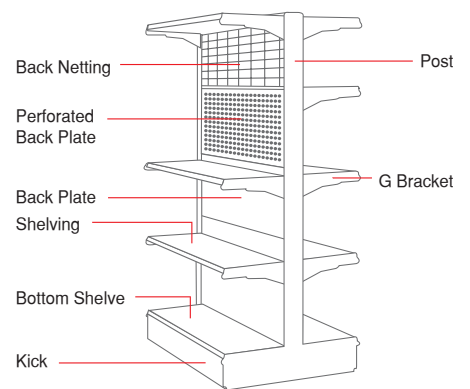

Height (mm)	1192	1492	1792	2092	2392
Depth (mm)	342 (Shelving) , 400 (Bottom Shelf)				
Length (mm)	905 , 1210 (dimension of shelve exclude upright)				
Back Cover	Metal Plate / Metal Perforated / Netting				
Decking Material	Metal Shelving Plate				
Loading Capacity (kg)	60kg UDL / Shelf				
Colour	□ White , ■ Black				

Gondola Shelving System

Retail Display & Equipments

Mini Gondola Shelving System

Retail Display & Equipments

Mini Wall Gondola

Mini Island Gondola

Mini End Gondola

TTF has embarked on producing extremely functional gondolas for display of fast-moving consumer goods (FMCG). Made of durable metal plates, can function with the addition of **TTF** designed gondola basket to suit the needs of supermarket facilities.

Height (mm)	1192	1492	1792	2092	2392
Depth (mm)	245 (Shelving) , 245 (Bottom Shelf)				
Length (mm)	605 , 905 , 1210 (dimension of shelf exclude upright)				
Back Cover	Metal Plate / Metal Perforated / Netting				
Decking Material	Metal Shelving Plate				
Loading Capacity (kg)	60kg UDL / Shelf				
Colour	<input type="checkbox"/> White , <input type="checkbox"/> Black				

Mini Gondola Shelving System

Retail Display & Equipments

Fixtures & Accessories

Light Box Header 900

LBH900WH • 145H x 350D x 900L (mm) • White

Light Box Header 1200

LBH1200WH • 145H x 350D x 1200L (mm) • White