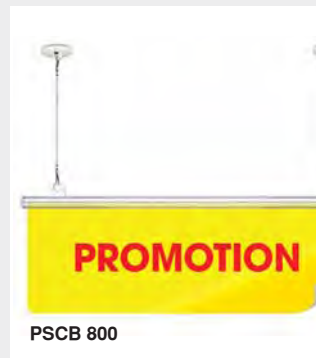

Aluminium Zig Zag Brochure Stand
ZBS • Height: 1530 (mm) •
 (6 Display in A4 size)

Eco Bunting Stand
EBS • Height 7'

Poster Stand
PS • Silver & Black

Tripod Bunting Stand
TBS • Height 7' (Adjustable)

1.5m Pine Wood Easel Stand
EWES 1.5 • H1500 x D710 x L580 (mm) Adjustable 485 - 945 (mm)

Adjustable Height Double Sided Poster Stand
ADPS 02
 Quick & easy to assemble
 Adjustable height up to 2 meter
 It can use as poster board display & menu board. It can be use as a mini backdrop

Adjustable Rotating Poster Stand
ARPS 03 • Silver & Black
 • 360 degree free rotation adjustment
 • Adjustable height approximate 1270 - 1510 (mm)
 • Base size 280 x 280 (mm)