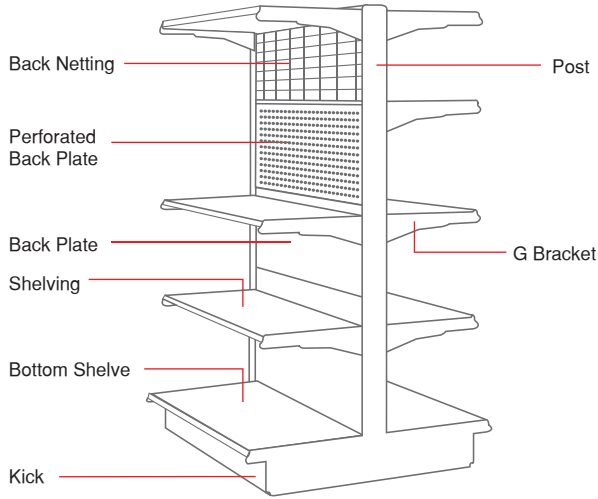

RETAIL DISPLAY & EQUIPMENTS

pg. 99 - pg. 124

ideal for space

Gondola Shelving System

Retail Display & Equipments

Island Gondola

Wall Gondola

End Gondola

(White Colour)

TTF has embarked on producing extremely functional gondolas for display of fast-moving consumer goods (FMCG). Made of durable metal plates, can function with the addition of TTF designed gondola basket to suit the needs of supermarket facilities.

Gondola Shelving System

Retail Display & Equipments

Mini Gondola Shelving System

Retail Display & Equipments

Mini Wall Gondola

Mini Island Gondola

Mini End Gondola

TTF has embarked on producing extremely functional gondolas for display of fast-moving consumer goods (FMCG). Made of durable metal plates, can function with the addition of **TTF** designed gondola basket to suit the needs of supermarket facilities.

Adjustable Height Double Sided Poster Stand
ADPS 02
 Quick & easy to assemble
 Adjustable height up to 2 meter
 It can use as poster board display & menu board. It can be use as a mini backdrop

Adjustable Rotating Poster Stand
ARPS 03 • Silver & Black
 • 360 degree free rotation adjustment
 • Adjustable height approximate 1270 - 1510 (mm)
 • Base size 280 x 280 (mm)