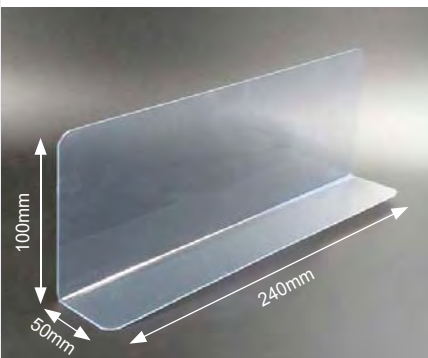

PVC Display Divider

PD100 • 100H x 50W x 240L (mm)