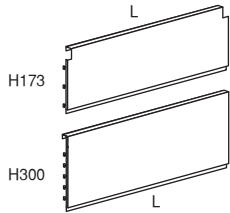

Code : WDR-TB-BK

16mm Melamine Board

Code : 16MB 295895
Size (mm) : 295 x 895
Code : 16MB 2951195
Size (mm) : 295 x 1195
Colour : TTF Light Brown

SWL32-M825

Code : Screw Leg
OD32 x M8 x 25
(20 line)

Loading capacity: 60kg / Level

Optional

Minso Shelving

Code : WDR-S250896-BK
Size (mm) : W250 x L896
Code : WDR-S2501196-BK
Size (mm) : W250 x L1196

Minso Flat Bracket

Code : WDR-FB-BK

Minso Wall Wooden Display Rack with Back Plate

Minso Rectangle Frame

- Code : WDR-RF1500355-BK
Size (mm) : H1500 x W355
- Code : WDR-RF1800355-BK
Size (mm) : H1800 x W355
- Code : WDR-RF2100355-BK
Size (mm) : H2100 x W355
- Code : WDR-RF2400355BK
Size (mm) : H2400 x W355

Minso Back Plate

- Code : WDR-BP1731188-BK
Size (mm) : H173 x L1188
- Code : WDR-BP3001188-BK
Size (mm) : H300 x L1188
- Code : WDR-BP173888-BK
Size (mm) : H173 x L888
- Code : WDR-BP300888-BK
Size (mm) : H300 x L888