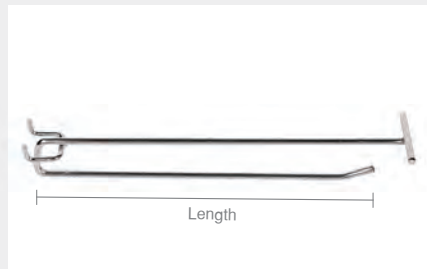

Chrome Bar Bracket - AA

CHLB-AA • Chrome Left Bracket (L)
CHRB-AA • Chrome Right Bracket (R)

Chrome Bar Bracket with Screw

CHLB-AAS • Chrome Left Bar Bracket with Screw (L)
CHRB-AAS • Chrome Right Bar Bracket with Screw (R)

Chrome Single Bar Hook

CHSH • Length (In.) 6", 8", 10", 12"

Chrome Double Bar Hook

CHDH • Length (In.) 6", 8", 10", 12", 14"

Chrome Pry Hook

CHPH • Length (In.) 4", 6", 8", 10", 12"

Chrome Pry Double Hook

CHPDH • Length (In.) 6", 8", 10", 12"