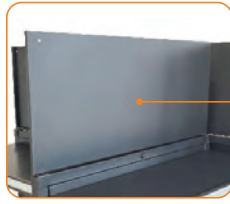

4 Way Gondola Shelving System

4 Way Advertising Plate c/w U Clip (Optional)

Code: FWA300640-BK
Size: H300 x L640mm