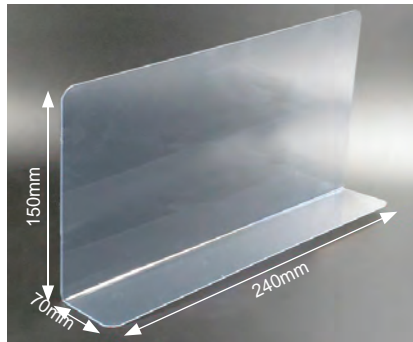

PD150 • 150H x 70W x 240L (mm)