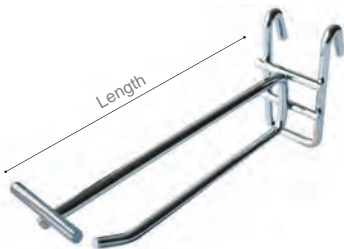

Newspaper Stand

NPS-BK • 1380H x 355D x 450L (mm)
Black

Epoxy Netting Hook

NH 2A / 4A / 6A / 8A / 10A / 12A
Length: 2", 4", 6", 8", 10", 12"
Black | White

Chrome Netting Hook

CHNH 4 / 6 / 8 / 10 / 12
Length: 4", 6", 8", 10", 12"

Chrome Netting Double Hook

CHNDH • Length (in) 4, 6, 8, 10, 12

Stackable Basket

SB2 • 350H x 450D x 610L (mm)
SB3 • 350H x 450D x 910L (mm)
SB4 • 350H x 450D x 1220L (mm)
Black | White

Stackable Basket Tray c/w Wheel