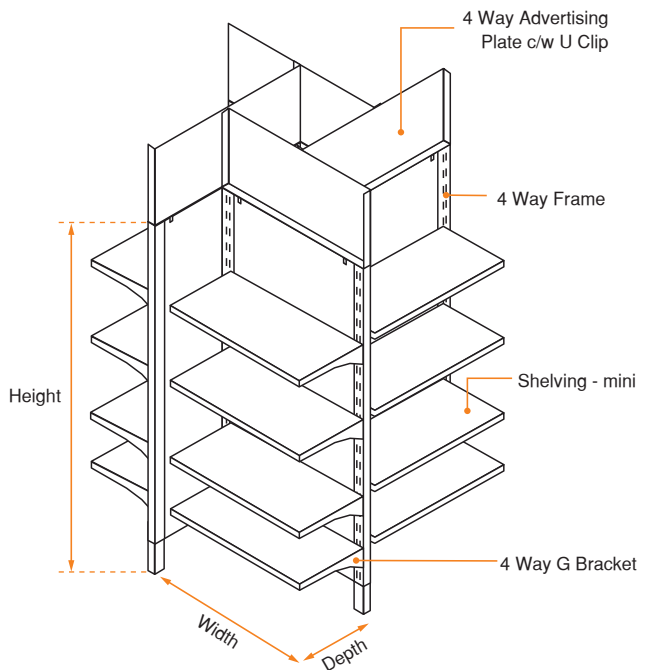

Mini Gondola Shelving System

Fixtures & Accessories

- Light Box Header 900**
LBH900WH • 145H x 350D x 900L (mm) • White
- Light Box Header 1200**
LBH1200WH • 145H x 350D x 1200L (mm) • White
- Single Book Shelf 900**
BS900x1WH • 225H x 130D x 900L (mm) • White
- Single Book Shelf 1200**
BS1200x1WH • 225H x 130D x 1200L (mm) • White
- Double Book Shelf 900**
BS900x2WH • 320H x 205D x 900L (mm) • White
- Double Book Shelf 1200**
BS1200x2WH • 320H x 205D x 1200L mm • White
- Triple Book Shelf 900**
BS900x3WH • 410H x 275D x 900L (mm) • White
- Triple Book Shelf 1200**
BS1200x3WH • 410H x 275D x 1200L (mm) • White

4 Way Frame

Code: FWF1500635-BK
Size: H1500 x W635mm

4 Way G Bracket

Code: FWGB-BK

Shelving-mini

Code: S1024M-BK

TTF 4 Way Gondola attractively showcase a lot of product without monopolizing your valuable sales floor space.

These 4 Way Gondola's efficiently showcase similar or different products in proximity to one another, while the 360 degree design engages your customers.

Height (mm)	1500
Width (mm)	600 (shelving)
Depth (mm)	245 (dimension of shelf exclude upright)
Back Cover	Metal Plate
Decking Material	Metal Shelving Plate
Loading Capacity (kg)	60kg UDL / Shelf
Colour	■ Black , □ White