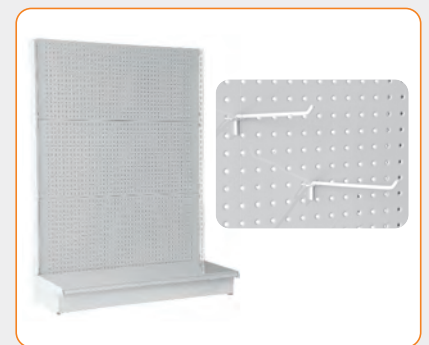

Mini Gondola Shelving System

Fixtures & Accessories

- Light Box Header 900**
LBH900WH • 145H x 350D x 900L (mm) • White
- Light Box Header 1200**
LBH1200WH • 145H x 350D x 1200L (mm) • White
- Single Book Shelf 900**
BS900x1WH • 225H x 130D x 900L (mm) • White
- Single Book Shelf 1200**
BS1200x1WH • 225H x 130D x 1200L (mm) • White
- Double Book Shelf 900**
BS900x2WH • 320H x 205D x 900L (mm) • White
- Double Book Shelf 1200**
BS1200x2WH • 320H x 205D x 1200L mm • White
- Triple Book Shelf 900**
BS900x3WH • 410H x 275D x 900L (mm) • White
- Triple Book Shelf 1200**
BS1200x3WH • 410H x 275D x 1200L (mm) • White

Perforated Back Plate

Gondola Side Mesh with Bracket
GSM • 1100H x 130D x 460L (mm) • White

4 Way Gondola Shelving System

4 Way Advertising Plate c/w U Clip (Optional)

Code: FWA300640-BK
Size: H300 x L640mm