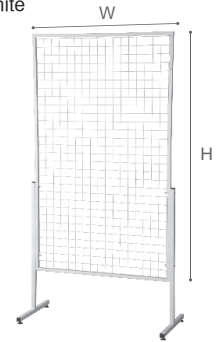

SB2T • 400D x 630L (mm)
SB3T • 400D x 935L (mm)
SB4T • 400D x 1240L (mm)
Black | White

Candy Basket (foldable)

CBF3 • 370H x 570D x 905L (mm)
CBF4 • 370H x 570D x 1210L (mm)

Candy Basket Divider

CBD • 360H x 550L (mm)

Stackable Basket Divider

SBD • 340H x 420L (mm)
Black | White

Wire Mesh with Stand

WMS 1.5 x 6B • 1.5' x 6' (ft)	WMS 3 x 6B • 3' x 6'
WMS 2 x 4B • 2' x 4'	WMS 3 x 7B • 3' x 7'
WMS 2 x 5B • 2' x 5'	WMS 4 x 4B • 4' x 4'
WMS 2 x 6B • 2' x 6'	WMS 4 x 5B • 4' x 5'
WMS 3 x 4B • 3' x 4'	WMS 4 x 6B • 4' x 6'
WMS 3 x 5B • 3' x 5'	WMS 4 x 7B • 4' x 7'

Black | White

Broom Rack

BMR • 1330H x 510D x 1000L (mm)
Black

4 Way Stand

4WS • 1580H x 305D x 305L (mm)
Black

X Stand

XS • 1570H x 300D x 300L (mm)
Black

Book Stand Square