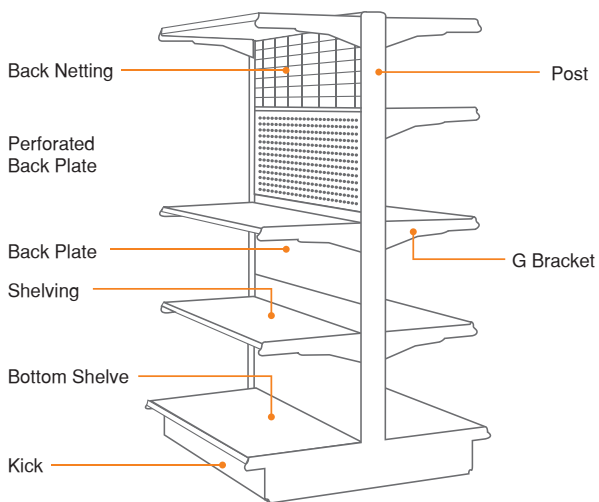

RETAIL DISPLAY & EQUIPMENTS

Page 105 - 130

IDEAL FOR SPACE

Island Gondola

Wall Gondola

End Gondola

(White Colour)

TTF has embarked on producing extremely functional gondolas for display of fast-moving consumer goods (FMCG). Made of durable metal plates, can function with the addition of TTF designed gondola basket to suit the needs of supermarket facilities.

Height (mm)	1192	1492	1792	2092	2392
Depth (mm)	342 (Shelving) , 400 (Bottom Shelf)				
Length (mm)	905 , 1210 (dimension of shelf exclude upright)				
Back Cover	Metal Plate / Metal Perforated / Netting				
Decking Material	Metal Shelving Plate				
Loading Capacity (kg)	60kg UDL / Shelf				
Colour	□ White , ■ Black				

Gondola Shelving System

Mini Gondola Shelving System

Mini Wall Gondola

Mini Island Gondola

Mini End Gondola

TTF has embarked on producing extremely functional gondolas for display of fast-moving consumer goods (FMCG). Made of durable metal plates, can function with the addition of TTF designed gondola basket to suit the needs of supermarket facilities.