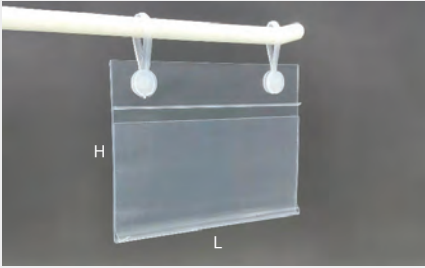

Chrome Bar Bracket - AA

CHLB-AA • Chrome Left Bracket (L)
CHRB-AA • Chrome Right Bracket (R)

Chrome Bar Bracket with Screw

CHLB-AAS • Chrome Left Bar Bracket with Screw (L)
CHRB-AAS • Chrome Right Bar Bracket with Screw (R)

Chrome Single Bar Hook

CHSH • Length (In.) 6", 8", 10", 12"

Chrome Double Bar Hook

CHDH • Length (In.) 6", 8", 10", 12", 14"

Chrome Pry Hook

CHPH • Length (In.) 4", 6", 8", 10", 12"

Chrome Pry Double Hook

CHPDH • Length (In.) 6", 8", 10", 12"

PVC Ticket Holder

TH60 • 39H x 60L (mm)

PVC Price Tag Label Holder

TH80H • 60H x 80L (mm)
TH100H • 60H x 100L (mm)

Wire Divider

WD3 • 50H x 890L (mm)
WD4 • 50H x 1190L (mm)

Plastic Divider

PD2 • 50H x 598L (mm)
PD3 • 50H x 895L (mm)
PD4 • 50H x 1195L (mm)