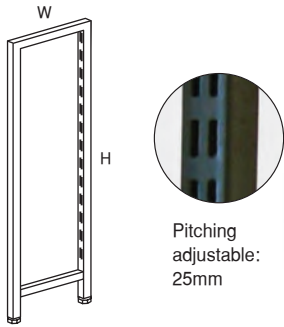

Minso Wall Metal Display Rack with Back Plate

Minso Rectangle Frame

- Code : WDR-RF1500355-BK
  Size (mm) : H1500 x W355
- Code : WDR-RF1800355-BK
  Size (mm) : H1800 x W355
- Code : WDR-RF2100355-BK
  Size (mm) : H2100 x W355
- Code : WDR-RF2400355BK
  Size (mm) : H2400 x W355

Minso Flat Bracket

- Code : WDR-FB-BK

Minso Shelving

- Code : WDR-S2501196-BK
  Size (mm) : W250 x L1196
- Code : WDR-S250896-BK
  Size (mm) : W250 x L896
- Code : WDR-S243663-BK
  Size (mm) : W243 x L663