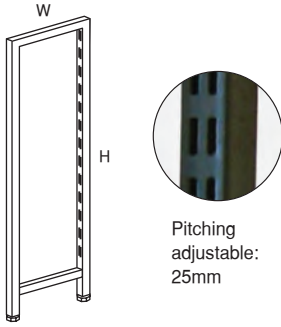

Optional

Minso Shelving

Code : WDR-S250896-BK
Size (mm) : W250 x L896
Code : WDR-S2501196-BK
Size (mm) : W250 x L1196

Minso Flat Bracket

Code : WDR-FB-BK

Minso Wall Wooden Display Rack with Back Plate

Minso Rectangle Frame