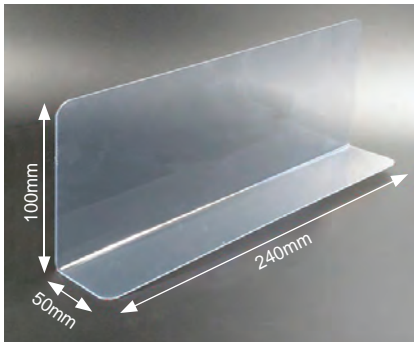

PVC Display Divider

PD100 • 100H x 50W x 240L (mm)