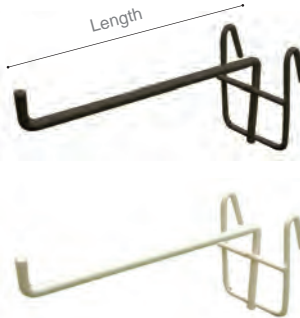

Epoxy Netting Hook

NH 2A / 4A / 6A / 8A / 10A / 12A
Length: 2", 4", 6", 8", 10", 12"
Black | White