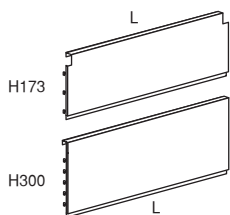

Minso Back Plate

- Code : WDR-BP1731188-BK
Size (mm) : H173 x L1188
- Code : WDR-BP3001188-BK
Size (mm) : H300 x L1188
- Code : WDR-BP173888-BK
Size (mm) : H173 x L888
- Code : WDR-BP300888-BK
Size (mm) : H300 x L888

Minso Square Bar

- Code : WDR-SB880-BK
Size (mm) : L880
- Code : WDR-SB1180-BK
Size (mm) : L1180

Minso Teeth Bracket

- Code : WDR-TB-BK

16mm Melamine Board

- Code : 16MB 295895
Size (mm) : 295 x 895
- Code : 16MB 2951195
Size (mm) : 295 x 1195
- Colour : TTF Light Brown

SWL32-M825

- Code : Screw Leg
OD32 x M8 x 25
(20 line)

Loading capacity: 60kg / Level

Minso Wall Metal Display Rack with Back Plate

Minso Rectangle Frame

- Code : WDR-RF1500355-BK
Size (mm) : H1500 x W355
- Code : WDR-RF1800355-BK
Size (mm) : H1800 x W355
- Code : WDR-RF2100355-BK
Size (mm) : H2100 x W355
- Code : WDR-RF2400355BK
Size (mm) : H2400 x W355

Minso Flat Bracket

- Code : WDR-FB-BK

Minso Shelving

- Code : WDR-S2501196-BK
Size (mm) : W250 x L1196
- Code : WDR-S250896-BK
Size (mm) : W250 x L896
- Code : WDR-S243663-BK
Size (mm) : W243 x L663

Minso Back Plate