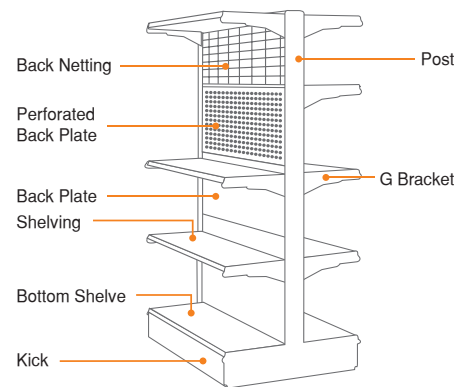

Height (mm)	1192	1492	1792	2092	2392
Depth (mm)	342 (Shelving) , 400 (Bottom Shelf)				
Length (mm)	905 , 1210 (dimension of shelf exclude upright)				
Back Cover	Metal Plate / Metal Perforated / Netting				
Decking Material	Metal Shelving Plate				
Loading Capacity (kg)	60kg UDL / Shelf				
Colour	□ White , ■ Black				

Gondola Shelving System

Mini Gondola Shelving System

Mini Wall Gondola

Mini Island Gondola

Mini End Gondola

TTF has embarked on producing extremely functional gondolas for display of fast-moving consumer goods (FMCG). Made of durable metal plates, can function with the addition of TTF designed gondola basket to suit the needs of supermarket facilities.

Height (mm)	1192	1492	1792	2092	2392
Depth (mm)	245 (Shelving) , 245 (Bottom Shelf)				
Length (mm)	605 , 905 , 1210 (dimension of shelf exclude upright)				
Back Cover	Metal Plate / Metal Perforated / Netting				
Decking Material	Metal Shelving Plate				
Loading Capacity (kg)	60kg UDL / Shelf				
Colour	□ White , ■ Black				

Mini Gondola Shelving System

Fixtures & Accessories

- Light Box Header 900**
LBH900WH • 145H x 350D x 900L (mm) • White
- Light Box Header 1200**
LBH1200WH • 145H x 350D x 1200L (mm) • White
- Single Book Shelf 900**
BS900x1WH • 225H x 130D x 900L (mm) • White
- Single Book Shelf 1200**
BS1200x1WH • 225H x 130D x 1200L (mm) • White
- Double Book Shelf 900**
BS900x2WH • 320H x 205D x 900L (mm) • White
- Double Book Shelf 1200**
BS1200x2WH • 320H x 205D x 1200L mm • White
- Triple Book Shelf 900**
BS900x3WH • 410H x 275D x 900L (mm) • White
- Triple Book Shelf 1200**
BS1200x3WH • 410H x 275D x 1200L (mm) • White