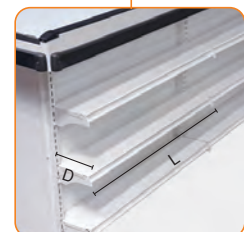

CT9055-BK

(Back)

CT90180W6S-WH

(Front)

CT9055-WH

(Back)

Description	Cashier Counter 900H x 1800L C/W 6 Shelf		Side Table 900H x 550L	
Product Code	CT90180W6S-WH	CT90180W6S-BK	CT9055-WH	CT9055-BK
Height (mm)	900		900	
Depth (mm)	550		500	
Length (mm)	1800		550	
Colour	<input type="checkbox"/> White	<input checked="" type="checkbox"/> Black	<input type="checkbox"/> White	<input checked="" type="checkbox"/> Black
Remarks	Come with 6 shelf		Side Table without door	