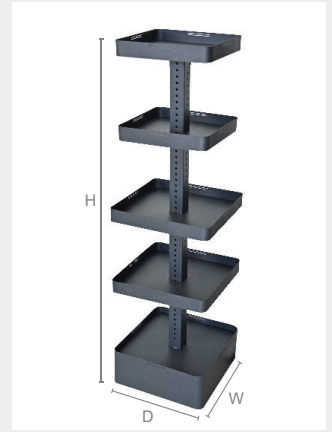

L-Type Floor Stand Poster Display
LS • Adjustable Height 1346 - 2489 (mm)

Vege Basket
B1523 • 200H x 590W x 380D (mm) • Green

Stretch Film (Grade A)
SF (Regular) • 500H (mm) • 2.4kgs
MSF (Mini) • 100H (mm) • 330g

Wire Rod Data Holder
DTF3 WR • Length 870 (mm) • White
DTF4 WR • Length 1180 (mm) • White
DTF4 WR-B • Length 1180 (mm) • Transparent

Vege Rack with 6 Baskets

VGR6B • 2090H x 830D x 1220L (mm) • Remarks: Included 6pcs green basket + 4 pcs swivel castor c/w 75 mm PP wheel

Vege Rack with 4 Baskets

VGRS4B • 1500H x 355W x 595L (mm) • Remarks: Included 4pcs green basket

Vege Rack with 8 Baskets

VGRS8B • 1500H x 480W x 820L (mm) • Remarks: Included 8pcs green basket

Square Tower Stand