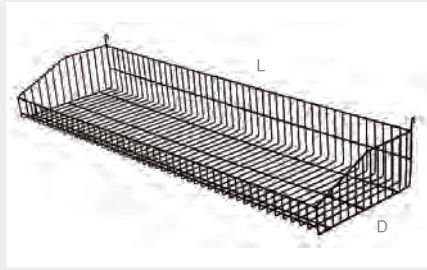

These 4 Way Gondola's efficiently showcase similar or different products in proximity to one another, while the 360 degree design engages your customers.

Height (mm)	1500
Width (mm)	600 (shelving)
Depth (mm)	245 (dimension of shelf exclude upright)
Back Cover	Metal Plate
Decking Material	Metal Shelving Plate
Loading Capacity (kg)	60kg UDL / Shelf
Colour	■ Black , □ White

FRONT / SIDE VIEW

TOP VIEW

Gondola Basket

GB3 • 345D x 911L (mm) • White • Black
GB4 • 345D x 1211L (mm) • White • Black

Gondola Basket

GB3A • 345D x 911L (mm) • Black • White
GB4A • 345D x 1211L (mm) • Black • White

Mini Gondola Basket

MGB3 • 260D x 900L (mm) • Black • White
MGB4 • 260D x 1200L (mm) • Black • White

Chrome Bar Bracket

CHLB • Chrome Left Bar Bracket
CHRB • Chrome Right Bar Bracket

Chrome Bar

CHB 600 • 25H x 12.5W x 600L (mm)
CHB 900 • 25H x 12.5W x 900L (mm)
CHB 1200 • 25H x 12.5W x 1200L (mm)