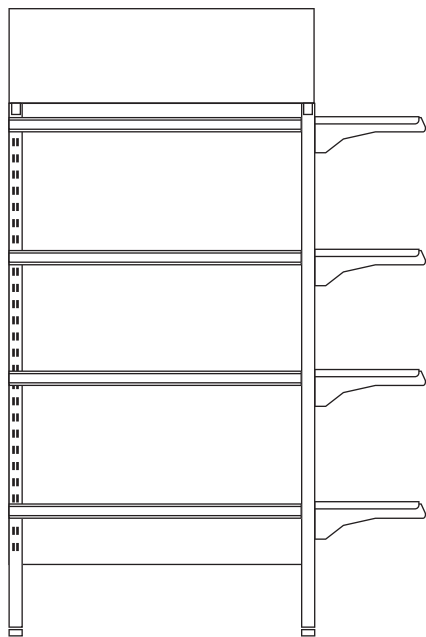

Mini Gondola Shelving System

Fixtures & Accessories

- Light Box Header 900**
LBH900WH • 145H x 350D x 900L (mm) • White
- Light Box Header 1200**
LBH1200WH • 145H x 350D x 1200L (mm) • White
- Single Book Shelf 900**
BS900x1WH • 225H x 130D x 900L (mm) • White
- Single Book Shelf 1200**
BS1200x1WH • 225H x 130D x 1200L (mm) • White
- Double Book Shelf 900**
BS900x2WH • 320H x 205D x 900L (mm) • White
- Double Book Shelf 1200**
BS1200x2WH • 320H x 205D x 1200L mm • White
- Triple Book Shelf 900**
BS900x3WH • 410H x 275D x 900L (mm) • White
- Triple Book Shelf 1200**
BS1200x3WH • 410H x 275D x 1200L (mm) • White

Perforated Back Plate

Gondola Side Mesh with Bracket
GSM • 1100H x 130D x 460L (mm) • White

4 Way Gondola Shelving System

4 Way Advertising Plate c/w U Clip (Optional)

Code: FWA300640-BK
Size: H300 x L640mm

4 Way Frame

Code: FWF1500635-BK
Size: H1500 x W635mm

4 Way G Bracket

Code: FWGB-BK

Shelving-mini

Code: S1024M-BK

TTF 4 Way Gondola attractively showcase a lot of product without monopolizing your valuable sales floor space.

These 4 Way Gondola's efficiently showcase similar or different products in proximity to one another, while the 360 degree design engages your customers.

Height (mm)	1500
Width (mm)	600 (shelving)
Depth (mm)	245 (dimension of shelf exclude upright)
Back Cover	Metal Plate
Decking Material	Metal Shelving Plate
Loading Capacity (kg)	60kg UDL / Shelf
Colour	■ Black , □ White