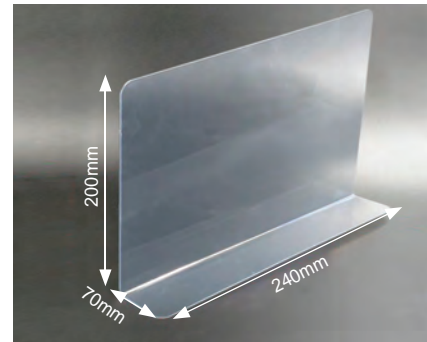

PD200 • 200H x 70W x 240L (mm)