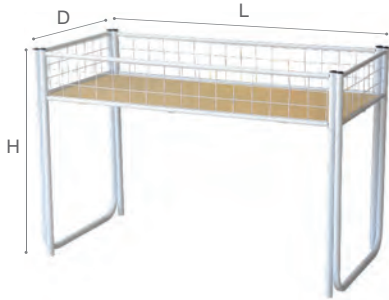

Shelf size 140D x 835L mm

CT1160B-WH

CT1800B-WH

CT560B-WH

(Front)

(Back)

Description	Cashier Counter		Side Table
Product Code	CT1800B-WH	CT1160B-WH	CT560B-WH
Height (mm)	770	770	770
Depth (mm)	550	550	450
Length (mm)	1780	1160	550
Colour	<input type="checkbox"/> White		

PVC Display Divider

PD100 • 100H x 50W x 240L (mm)

PD150 • 150H x 70W x 240L (mm)

PD200 • 200H x 70W x 240L (mm)

Offer Bin 1 Layer

OB1L • 815H x 590D x 1220L (mm)
Black | White

Offer Bin 2 Layer

OB2L • 815H x 590D x 1220L (mm)
Black | White

Offer Bin 3 Layer

OB3L • 1310H x 590D x 1220L (mm)
Black | White

Offer Bin Netting

OBN • 750H x 1165L (mm)
Overall Height 840 (mm)
Black | White

Adjustable Offer Bin 3

AOB3 • 800H x 610D x 1220L (mm)
Black | White